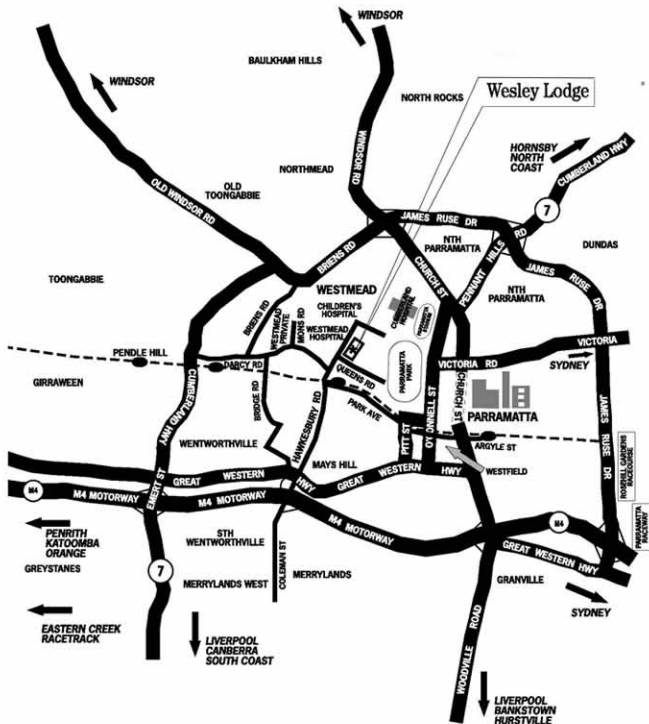

Directions to Wesley Lodge

Wesley Lodge

175 Hawkesbury Rd
Westmead NSW 2145

Phone: (02) 9635 1233 Fax: (02) 9893 7018

Email: stay@wesleylodge.com.au

Website: www.wesleylodge.com.au

Map not to scale